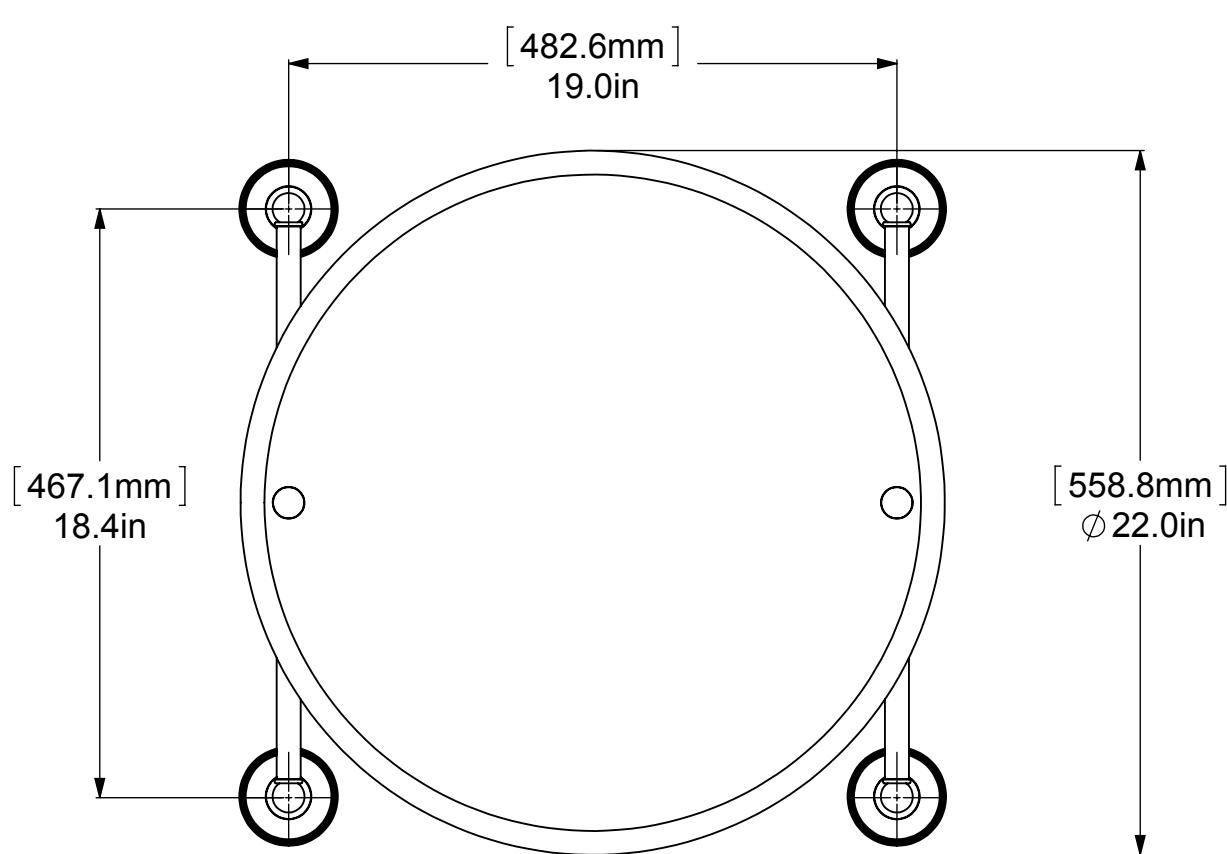

ITEM NO.	P/N	Description	QTY.
1	BPPR	BACKPLATE	4
2	NKSL-58	SUPPORT	4
3	NKSL-1.25	NECK	4
4	BL2T-1	HUB	4
5	CRRD-34	CHECK RING	4
6	MRRD-90	MIRROR	1
7	TU34-17	TUBE	2
8	CARD-1	LOCK	2

UNLESS OTHERWISE STATED

.X	±.3mm
.XX	±.15mm
.XXX	±.008mm

COPYRIGHT © Allied Brass 2016

THIRD ANGLE PROJECTION

DRAWN	4/1/2017	I.M
CHECKED	4/1/2017	P.D
APPROVED	4/1/2017	R.A

MATERIAL:	BRASS		FINISH	TBD
DESCRIPTION:	Prestige Regal Collection Round Frameless Rail Mounted Mirror		QUANTITY	TBD
		DRAWING No.		REV
		PR-27-90		0
SCALE	1:6	SHEET: 01	A4	