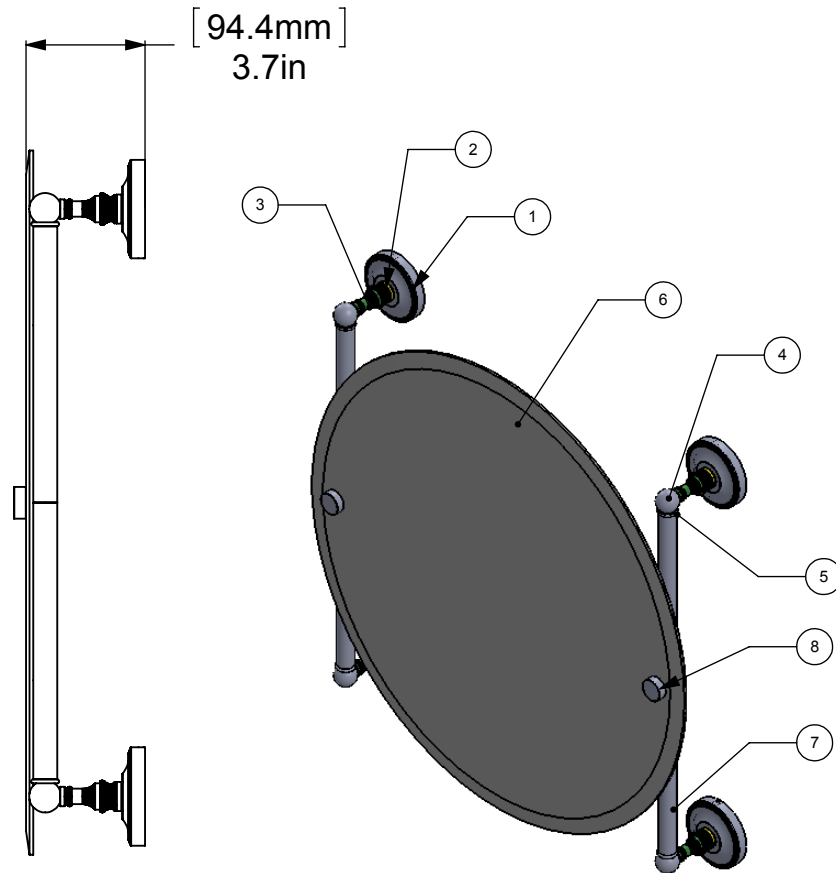

ITEM NO.	P/N	Description	QTY.
1	BPPR	BACKPLATE	4
2	NKSL-58	SUPPORT	4
3	NKSL-1.25	NECK	4
4	BL2T-1	HUB	4
5	CRRD-34	CHECK RING	4
6	MRRD-90	MIRROR	1
7	TU34-17	TUBE	2
8	CARD-1	LOCK	2

UNLESS OTHERWISE STATED

.X	±.3mm
.XX	±.15mm
.XXX	±.008mm

COPYRIGHT © Allied Brass 2016

THIRD ANGLE PROJECTION

DRAWN	4/1/2017	I.M
CHECKED	4/1/2017	P.D
APPROVED	4/1/2017	R.A

MATERIAL:	BRASS		FINISH	TBD
DESCRIPTION:	Prestige Regal Collection Round Frameless Rail Mounted Mirror		QUANTITY	TBD
		DRAWING No.		REV
		PR-27-90		0
SCALE	1:6	SHEET: 01	A4	